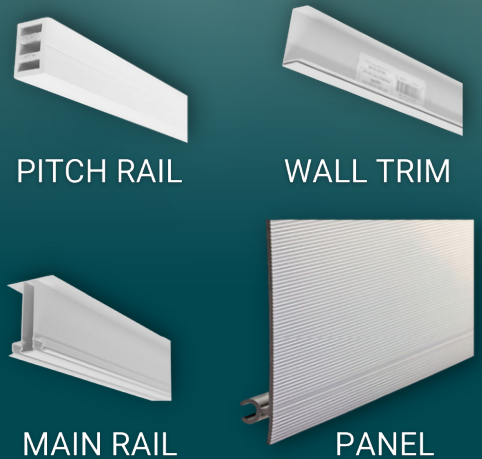

Make The Most Of Your Outdoor Space

ZipUP

CEILING® AND UNDERDECK®

- *Water Diversion & Ceiling Finishing System in One*
- *Removable Panels for Easy Mechanical Access*
- *Can Be Used On New or Existing Construction*
- *Interior or Exterior Applications*
- *Limited Lifetime Warranty*

COLORS & PROFILES

Installs Quickly Using Minimal Parts & Pieces

AVAILABLE IN 12' OR 16' LENGTHS

Customized to Your Deck Size in Just a Few Simple Steps

www.ZipUPCeilings.com

Zip-UP® Underdeck is a revolutionary system designed to transform the unused space underneath your elevated deck into a functional outdoor living area. Easy-to-install interlocking panels create a seamless, water diversion system between your deck and the area below. Whether you're looking to create an additional living area or enhance your existing outdoor space, Zip-UP® Underdeck is the perfect solution for adding style, functionality, and value to your home.