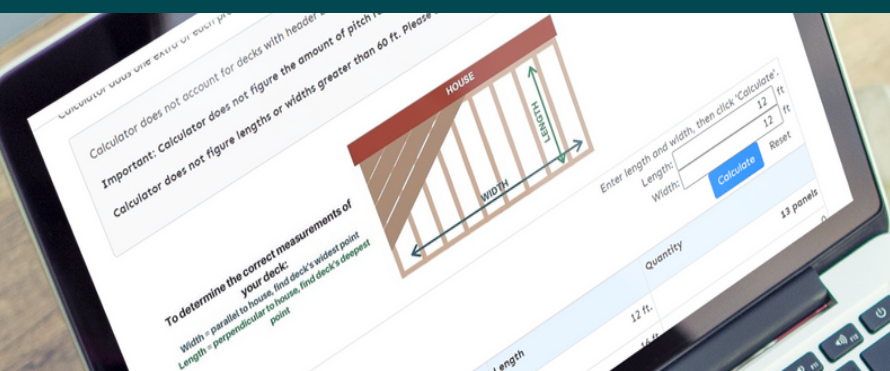

Make The Most Of Your Outdoor Space

ZipUP

CEILING® AND UNDERDECK®

- *Water Diversion & Ceiling Finishing System in One*
- *Removable Panels for Easy Mechanical Access*
- *Can Be Used On New or Existing Construction*
- *Interior or Exterior Applications*
- *Limited Lifetime Warranty*

COLORS & PROFILES

Installs Quickly Using Minimal Parts & Pieces

AVAILABLE IN 12' OR 16' LENGTHS

Customized to Your Deck Size in Just a Few Simple Steps

www.ZipUPCeilings.com

Zip-UP® Underdeck is a revolutionary system designed to transform the unused space underneath your elevated deck into a functional outdoor living area. Easy-to-install interlocking panels create a seamless, water diversion system between your deck and the area below. Whether you're looking to create an additional living area or enhance your existing outdoor space, Zip-UP® Underdeck is the perfect solution for adding style, functionality, and value to your home.